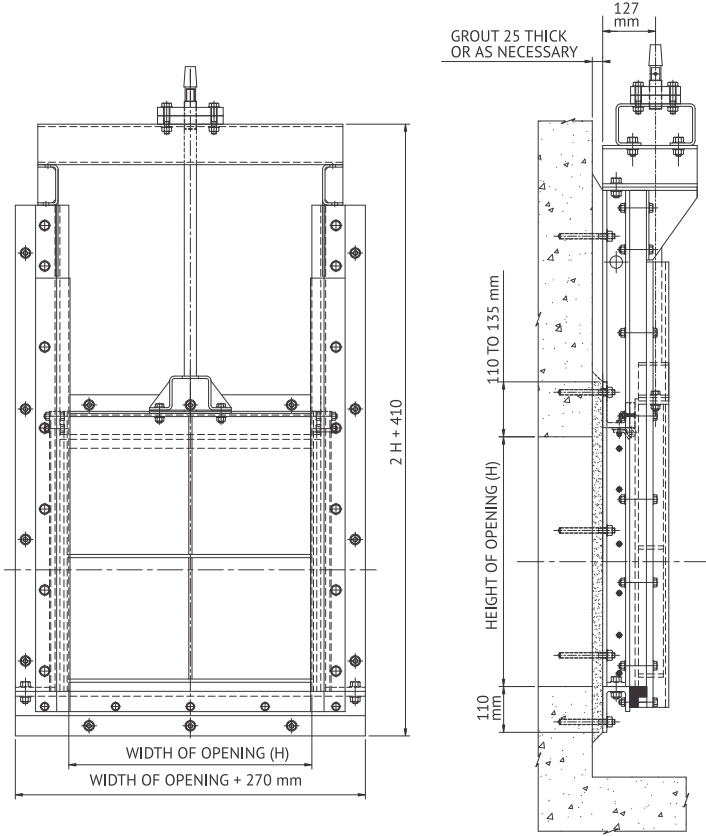

ALUMINUM SLIDE GATES

SERIES: A - 121 - DRAWINGS

SELF CONTAINED CONVENTIONAL CLOSURE

FRONT VIEW

SIDE VIEW

NON SELF CONTAINED CONVENTIONAL CLOSURE

FRONT VIEW

SIDE VIEW

FLUSH BOTTOM CLOSURE CIVIL DETAILS