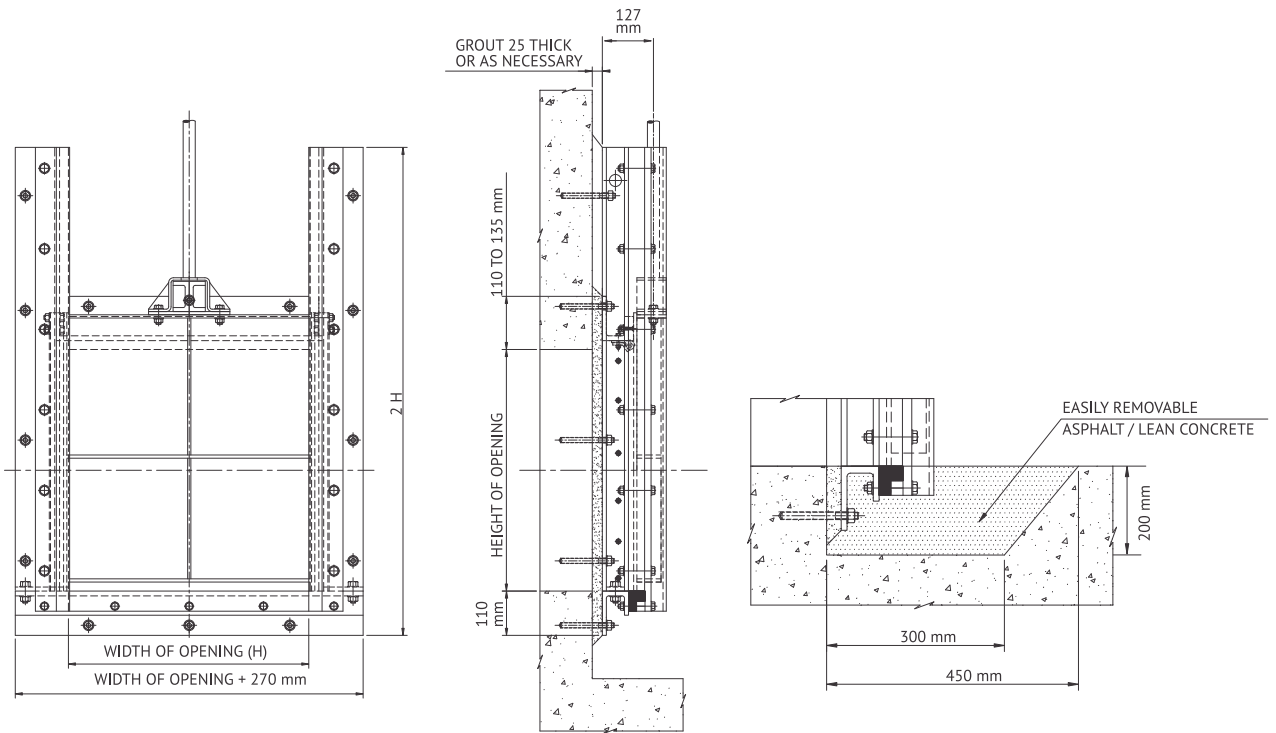

ALUMINUM SLIDE GATES

SERIES: A - 121 - DRAWINGS

SELF CONTAINED CONVENTIONAL CLOSURE

FRONT VIEW

SIDE VIEW

NON SELF CONTAINED CONVENTIONAL CLOSURE

FRONT VIEW

SIDE VIEW

FLUSH BOTTOM CLOSURE CIVIL DETAILS